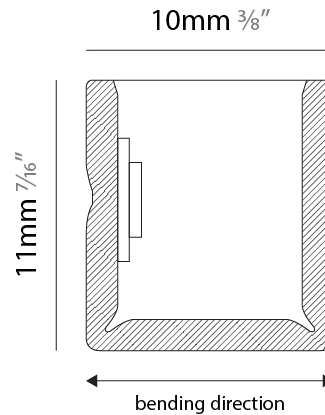

E12W0004-

base number _____ Color _____
Temperature _____

1. To build a product code in our configurator select the specify button on the base model # product page
2. To build a manual product code on this datasheet choose from the options listed below in blue font and add the suffix to the base model #

GENERAL

Series: Flexlite
Subseries: Firenze Palla Monopoint
Brand: Unonovesette
Division: Exterior
Mounting Type: Surface
Mounting Location: Wall
Subcategory: Wall Effect

PHYSICAL

Shape: Curves
Length (mm): 1000
Length (in): 39 ³/₈
Width (mm): 10
Width (in): 0 ³/₈
Height (mm): 11
Height (in): 0 ⁷/₁₆
Light Distribution: Omnidirectional
Diffuser: Polyurethane - Opal
Fixture Finish: WHI
Fixture Material: PVC / Polyurethane
Cable Details: Neoprene 300mm 2x0.5 mm²
Upon Request: Custom length - maximum of 5 meters

ELECTRICAL

Lamp Type: LED
Input Wattage (W): 13.57/m
Total Output Wattage (W): 11.21/m
Dimming: Non-Dimmable / 0-10V Dimming
Driver Included: No
Driver Location: Remote
Driver Type: Constant Voltage - Universal
Driver Class: Class 2
Input Voltage (V): 120 - 277
Output Voltage (V): 24

LED

Color Temperature (°K): 2700 / 3150 / 4300 / 5250
Max. Delivered Lumen (lm): 470 (3150K)
CRI: >85 CRI
Lamp Life (hrs): 50000
Upon Request: Dim to Warm

OPTICAL

Optic°: 120° Diffused light

RATINGS AND CERTIFICATIONS

Certified By: Certified for North American Standards
IP rating: IP68 (for permanent submersion 5m)